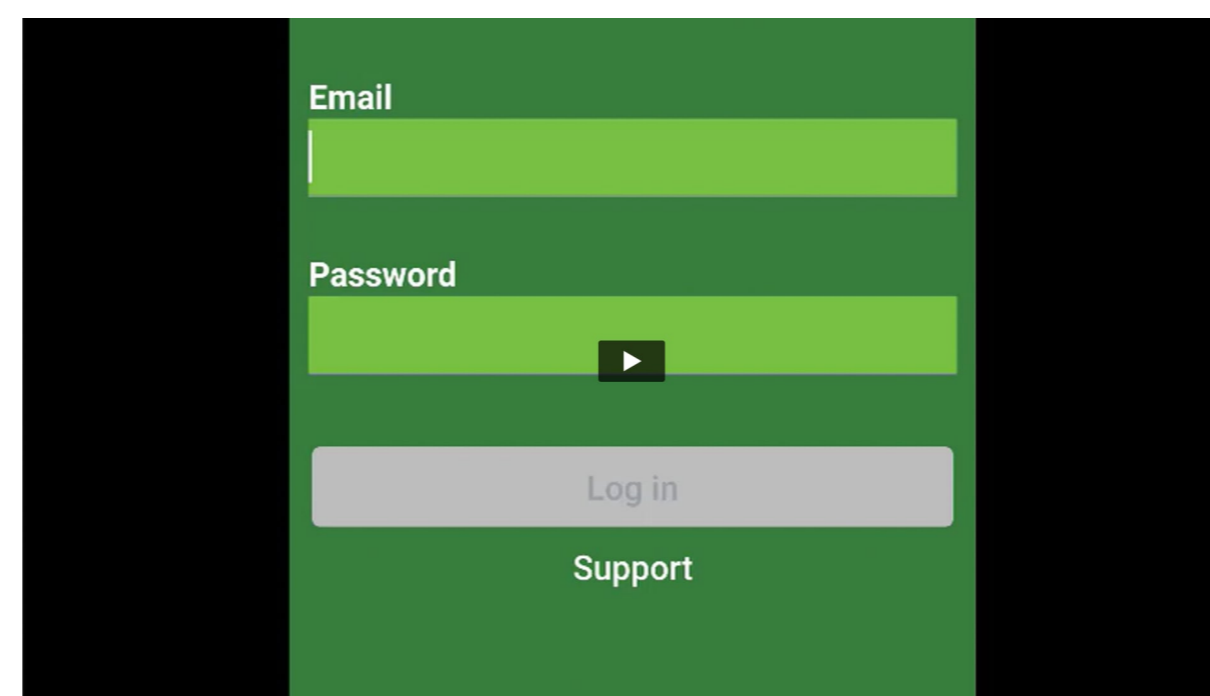

[View in browser](#)

TAP App training!

With the amount of logins needed to keep accounts secure now-a-days, it's not uncommon to forget a password here or there. If you're in need of resetting your password for your TAP App account, there are two options to do so.

Now, you can learn how to reset your password for your TAP App account! Please watch the video below as Raul walks through a brief tutorial.

We're here to help.

We're available 24/7, 365 days a year. With a goal of making every part of the process more human and a support team excited to help, call [\(855\) 438-8271](tel:8554388271) or use the links below.